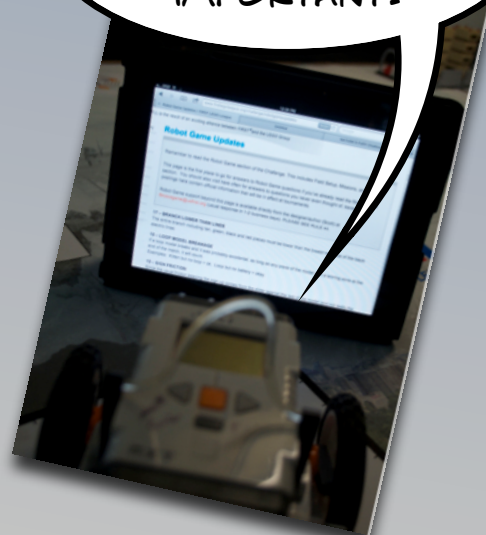

# FLIP

The FLL<sup>®</sup> Robot

MISSION:  
ROBOT  
GAME

Flip checks out the  
Nature's Fury<sup>SM</sup>  
Robot Game!

BY: HEIDI BUCK

WITH THE CHALLENGE RELEASED, FLIP WAS EXCITED TO CHECK OUT THE ROBOT GAME!

THE MISSION MODELS LOOK AMAZING! I JUST WANT TO GO OUT THERE ...

BUT MY COACH SAYS WE HAVE TO READ ALL THE RULES FIRST!

NOW THAT I KNOW ALL THE RULES, I'M GOING TO HAVE EVEN MORE FUN!

COOL! A VIDEO WITH SCOTT!

FLIP HEADED OUT FROM BASE READY TO 'CONFRONT AND MASTER' THE SYMBOLIC MISSIONS OF THE ROBOT GAME!

THE LITTLE DOG AND CAT ARE ALL ALONE!

THIS MISSION INVOLVES REUNITING PETS WITH THEIR OWNERS!

THANK YOU FLIP!!