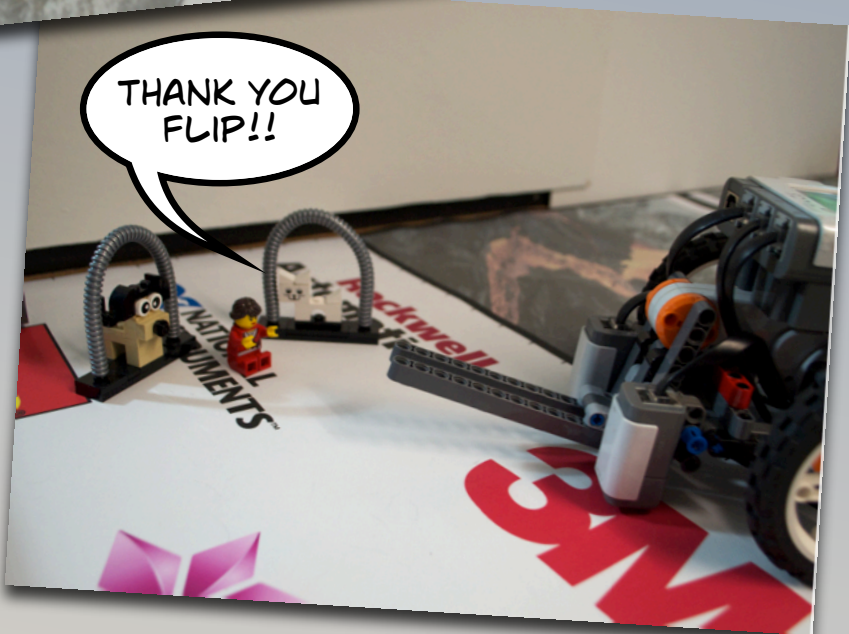

FLIP HEADED OUT FROM BASE READY TO 'CONFRONT AND MASTER' THE SYMBOLIC MISSIONS OF THE ROBOT GAME!

THE LITTLE DOG AND CAT ARE ALL ALONE!

THIS MISSION INVOLVES REUNITING PETS WITH THEIR OWNERS!

THANK YOU FLIP!!