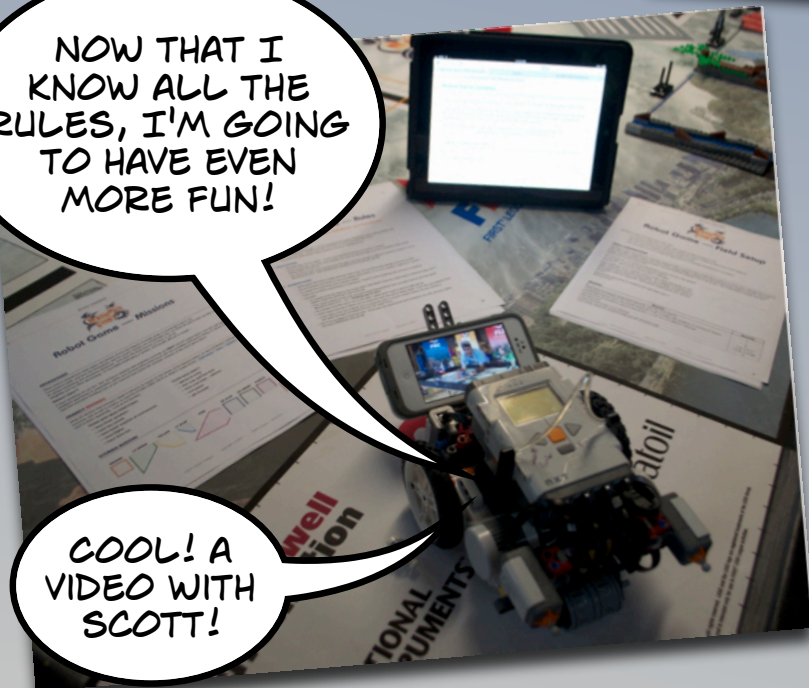

# FLIP

The FLL<sup>®</sup> Robot

MISSION:  
ROBOT  
GAME

Flip checks out the  
Nature's Fury<sup>SM</sup>  
Robot Game!

BY: HEIDI BUCK

WITH THE CHALLENGE RELEASED, FLIP WAS EXCITED TO CHECK OUT THE ROBOT GAME!

THE MISSION MODELS LOOK AMAZING! I JUST WANT TO GO OUT THERE ...

BUT MY COACH SAYS WE HAVE TO READ ALL THE RULES FIRST!

NOW THAT I KNOW ALL THE RULES, I'M GOING TO HAVE EVEN MORE FUN!

COOL! A VIDEO WITH SCOTT!

FLIP HEADED OUT FROM BASE READY TO 'CONFRONT AND MASTER' THE SYMBOLIC MISSIONS OF THE ROBOT GAME!

THE LITTLE DOG AND CAT ARE ALL ALONE!

THIS MISSION INVOLVES REUNITING PETS WITH THEIR OWNERS!

THANK YOU FLIP!!