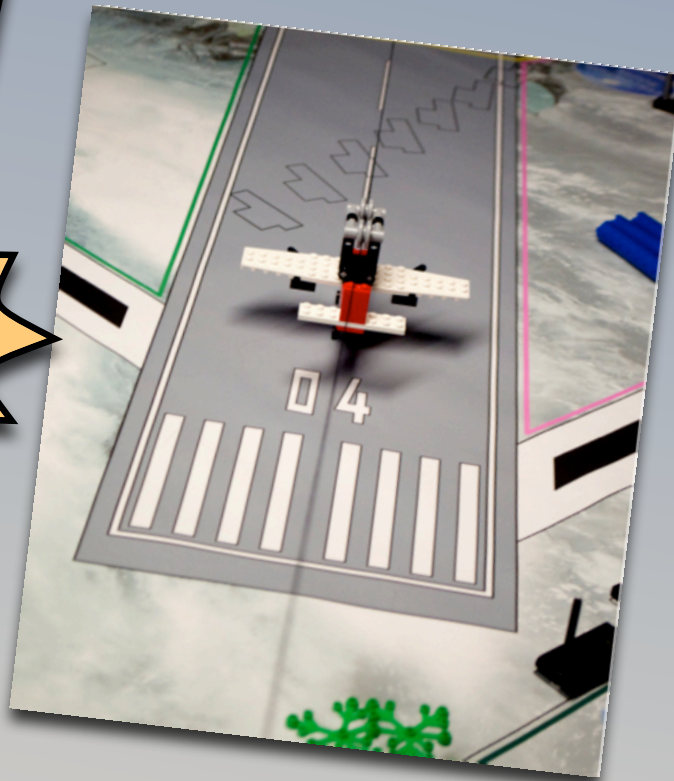

FLIP HEADED OUT FROM BASE READY TO 'CONFRONT AND MASTER' THE SYMBOLIC MISSIONS OF THE ROBOT GAME!

THE LITTLE DOG AND CAT ARE ALL ALONE!

THIS MISSION INVOLVES REUNITING PETS WITH THEIR OWNERS!

THANK YOU FLIP!!

HMMM.... IT'LL TAKE SOME STRATEGY TO DEAL WITH THIS CHALLENGE!

HAVING THE CHALLENGE INFORMATION HANDY MAKES IT EASY TO DOUBLE CHECK THINGS...

LIKE HOW FAR 'UP' THE EVACUATION SIGN HAS TO BE!

I THINK MY FAVORITE MISSION IS THE CARGO PLANE!

FASTEN YOUR  
SEAT BELTS...

...FOR A  
PERFECT 3-  
POINT LANDING!

BEGINNING BASE  
ISOLATION TEST... WAIT  
FOR IT...

**SHAKAWAKA!**

WOW... THIS  
MUST HAVE AT  
LEAST BEEN A 9.0  
ON THE RICHTER  
SCALE!