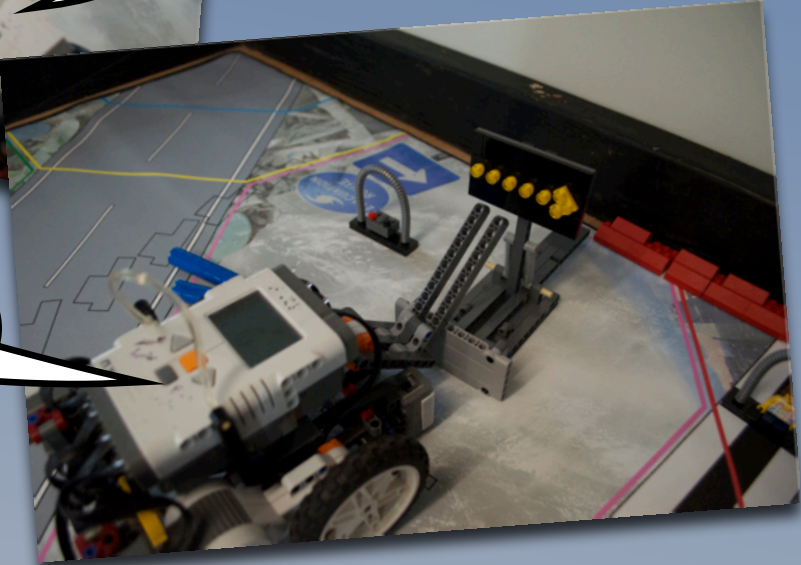

LIKE HOW FAR 'UP' THE EVACUATION SIGN HAS TO BE!