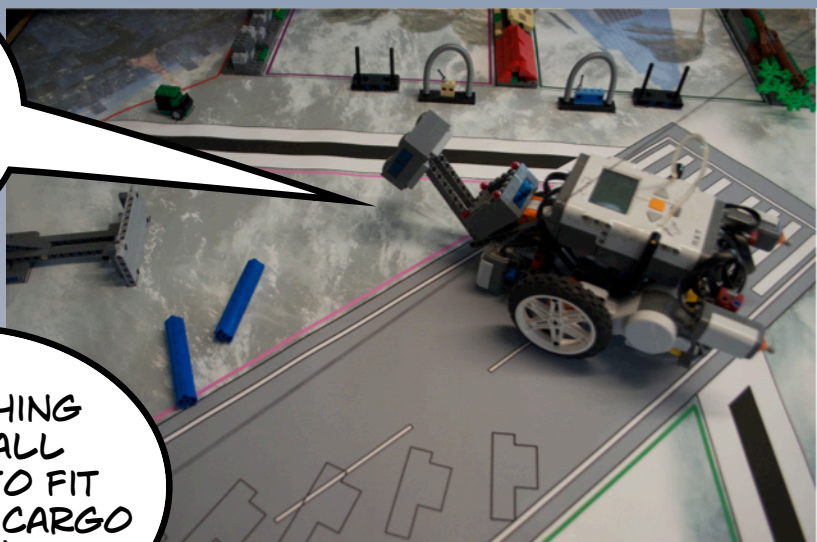

FLIP HEADED OUT FROM BASE READY TO 'CONFRONT AND MASTER' THE SYMBOLIC MISSIONS OF THE ROBOT GAME!

THE LITTLE DOG AND CAT ARE ALL ALONE!

THIS MISSION INVOLVES REUNITING PETS WITH THEIR OWNERS!

THANK YOU FLIP!!

THIS MISSION IS ALL ABOUT CONSTRUCTING A BUILDING TO MEET SAFETY CODES!

I NEED TO TAKE THESE PIECES FROM BASE AND... HMMM - I'D BETTER BE CAREFUL...

UH-OH! I JUST TRIGGERED THE TSUNAMI!!

THERE GO THE 3 WAVES - LUCKY FOR ME THAT WAS ANOTHER MISSION!

NOW TO SET THESE BUILDING PIECES DOWN IN THE PINK ZONE...

GOOD THING I'M SMALL ENOUGH TO FIT UNDER THE CARGO PLANE'S STRING!

THERE ARE SOME MORE BUILDING PIECES IN THE GREEN ZONE - I CAN GET THOSE TOO!

YIKES! NOW I'M TOO TALL TO GET UNDER THE STRING!