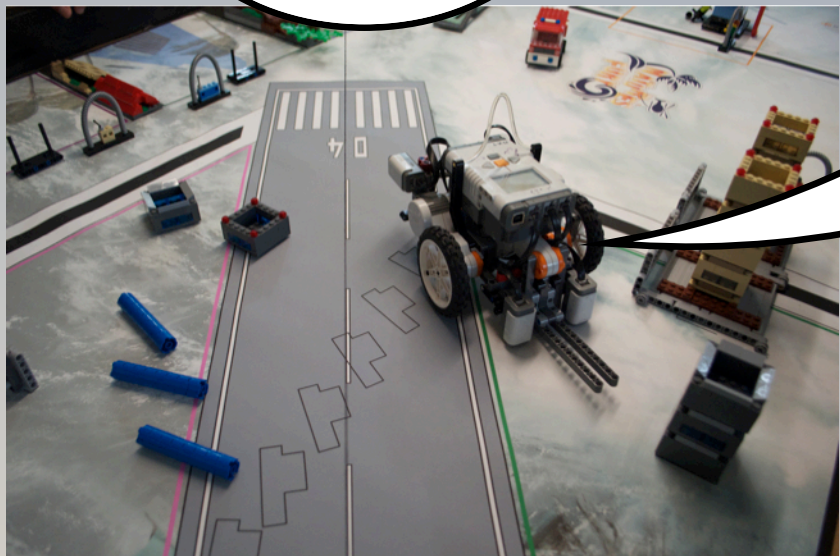

FLIP HEADED OUT FROM BASE READY TO 'CONFRONT AND MASTER' THE SYMBOLIC MISSIONS OF THE ROBOT GAME!

THE LITTLE DOG AND CAT ARE ALL ALONE!

THIS MISSION INVOLVES REUNITING PETS WITH THEIR OWNERS!

THANK YOU FLIP!!

THIS MISSION IS ALL ABOUT CONSTRUCTING A BUILDING TO MEET SAFETY CODES!

I NEED TO TAKE THESE PIECES FROM BASE AND... HMMM - I'D BETTER BE CAREFUL...

UH-OH! I JUST TRIGGERED THE TSUNAMI!!

THERE GO THE 3 WAVES - LUCKY FOR ME THAT WAS ANOTHER MISSION!

NOW TO SET THESE BUILDING PIECES DOWN IN THE PINK ZONE...

GOOD THING I'M SMALL ENOUGH TO FIT UNDER THE CARGO PLANE'S STRING!

THERE ARE SOME MORE BUILDING PIECES IN THE GREEN ZONE - I CAN GET THOSE TOO!

YIKES! NOW I'M TOO TALL TO GET UNDER THE STRING!