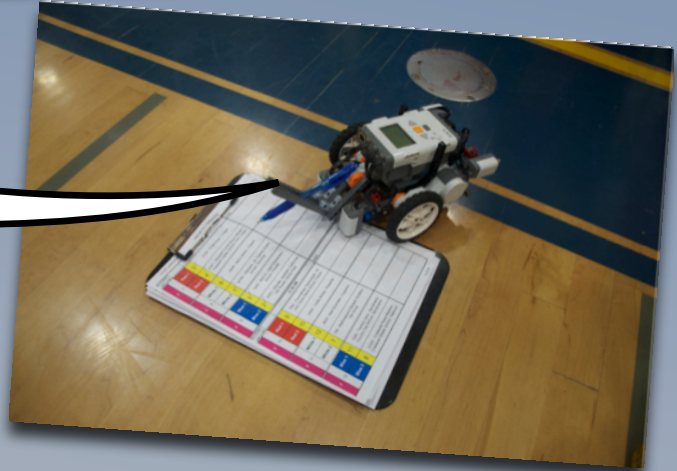

A Robot Game Queuer
Manages team traffic to and
from the playing field.
Queuers play a critical role in
ensuring smooth flow of
traffic and maintenance of
overall event pace.

LOOKS LIKE
THIS IS THE
PLACE!

ROUND 1 IS UNDER WAY, LET ME RECHECK MY SCHEDULE---

OK - THE NEXT TEAMS FOR RED 1 AND 2, WHITE 1 AND 2 AND BLUE 1 AND 2 - QUEUED AND READY!

THE REFEREES AND FIELD RESETTERS GIVE A 'THUMBS UP' WHEN A TABLE IS READY FOR THE NEXT TEAM.

TIME TO RECHECK MY SCHEDULE TO SEE WHO TO QUEUE NEXT!

The Queuer communicates with Pit Runners and makes sure that the runners in the Pit are rounding up teams that are not in the queue.

THE GAME ANNOUNCER AND TIMEKEEPER KEEP THINGS FLOWING AND FUN!