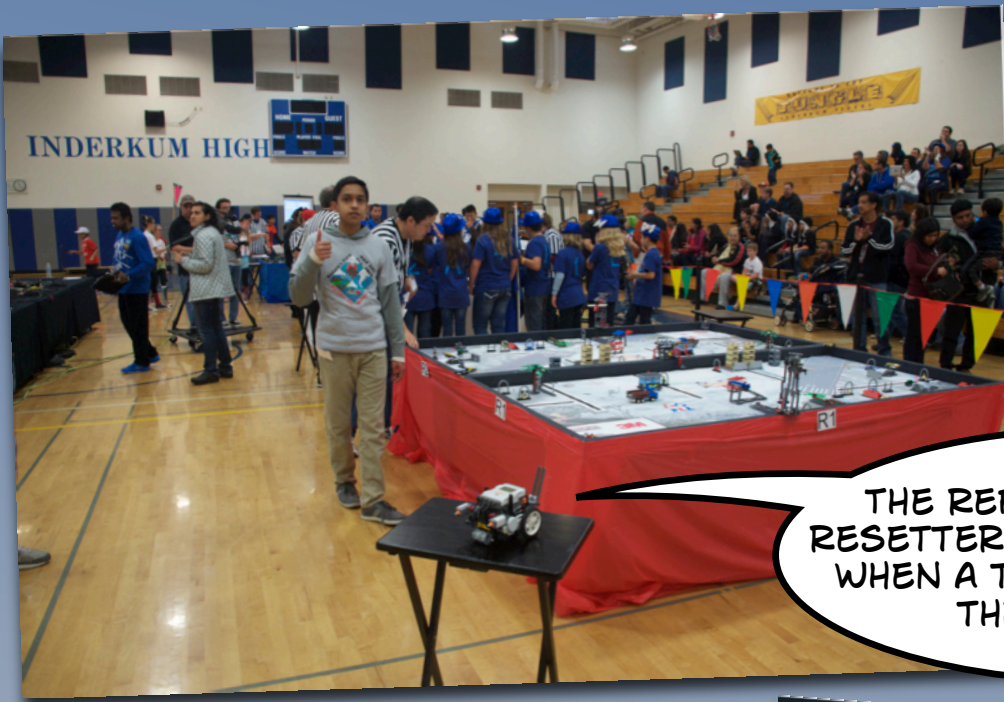

THE REFEREES AND FIELD RESETTERS GIVE A 'THUMBS UP' WHEN A TABLE IS READY FOR THE NEXT TEAM.

TIME TO RECHECK MY SCHEDULE TO SEE WHO TO QUEUE NEXT!

The Queuer communicates with Pit Runners and makes sure that the runners in the Pit are rounding up teams that are not in the queue.