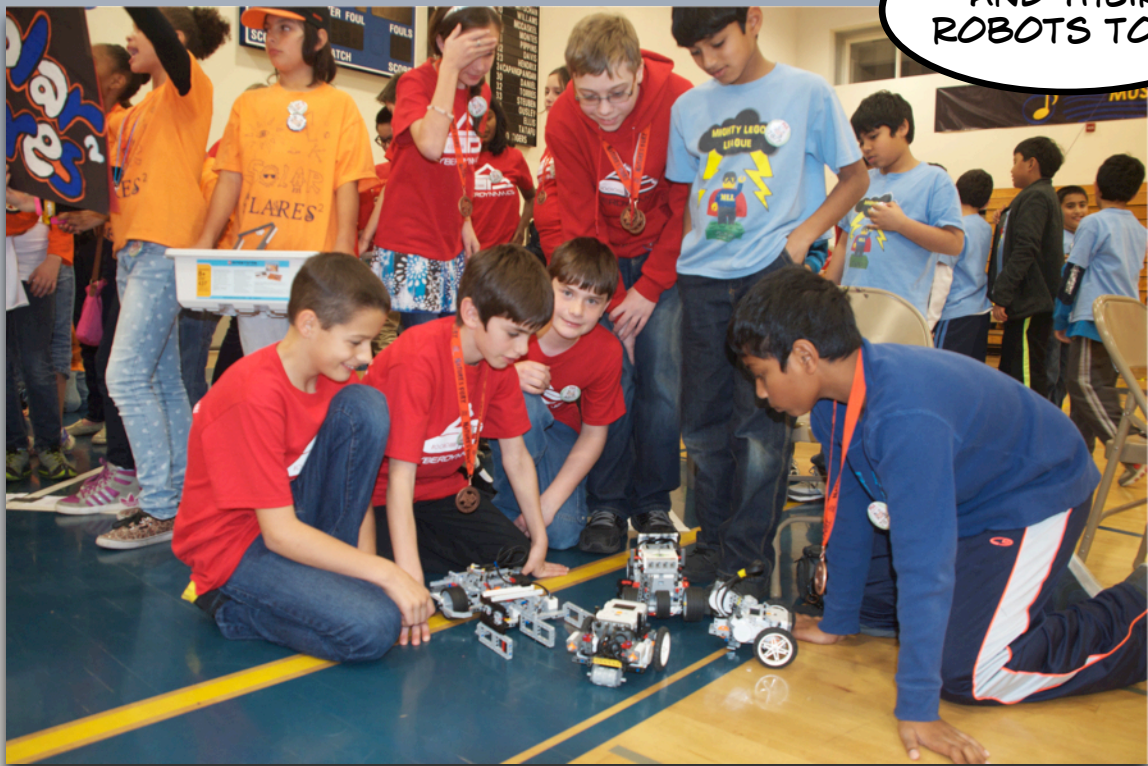

A Robot Game Queuer
Manages team traffic to and
from the playing field.
Queuers play a critical role in
ensuring smooth flow of
traffic and maintenance of
overall event pace.

LOOKS LIKE
THIS IS THE
PLACE!

ONE OF THE BEST THINGS ABOUT VOLUNTEERING OUT ON THE FLOOR IS THAT YOU GET TO MEET ALL THE TEAMS...

AND THEIR ROBOTS TOO!

The action on the competition floor keeps moving all day!

THE VOLUNTEERS DO DIFFERENT JOBS BUT ALL WORK TOGETHER- JUST LIKE A TEAM!