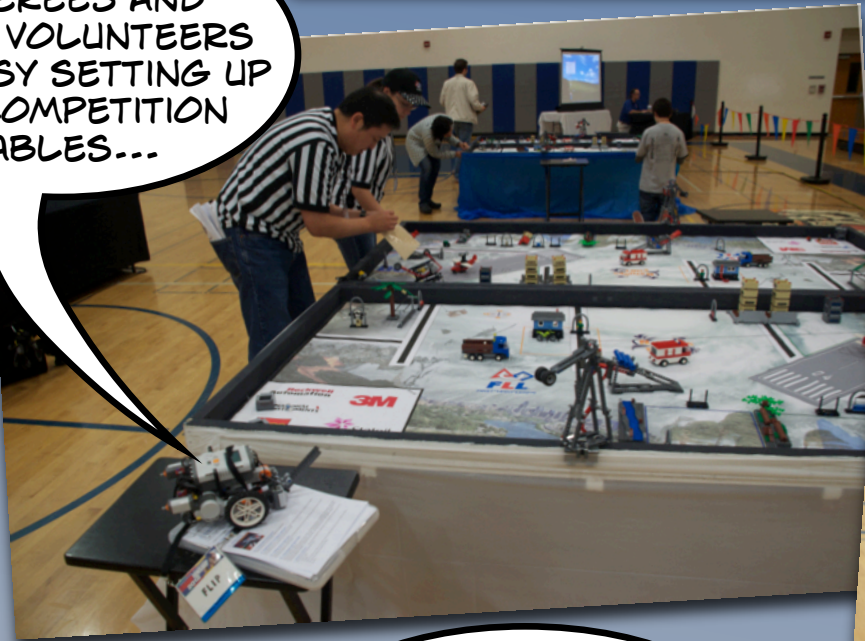

A Robot Game Queuer
Manages team traffic to and
from the playing field.
Queuers play a critical role in
ensuring smooth flow of
traffic and maintenance of
overall event pace.

LOOKS LIKE
THIS IS THE
PLACE!

NO LAST
NAME, JUST
FLIP!

WOW- THERE ARE
A LOT OF TEAMS HERE
- IT'S GOING TO BE AN
EXCITING DAY!

Flip motored over to the gym where the robot competition area was being set up.

THE REFEREES AND OTHER VOLUNTEERS ARE BUSY SETTING UP THE COMPETITION TABLES...

COOL - THERE ARE MOVEABLE CAMERAS FOR 'PLAY BY PLAY' ACTION!

THE TROPHIES ARE ALL ON DISPLAY!

The Head Queuer explained to Flip about the day's schedule and procedures.

WE HAVE TO MAKE SURE THAT TEAMS ARE IN THE QUEUEING AREA AND READY TO COMPETE ON TIME SO THAT EVERYONE CAN STAY ON SCHEDULE!

ONE OF THE BEST THINGS ABOUT VOLUNTEERING OUT ON THE FLOOR IS THAT YOU GET TO MEET ALL THE TEAMS...

AND THEIR ROBOTS TOO!

The action on the competition floor keeps moving all day!

THE VOLUNTEERS DO DIFFERENT JOBS BUT ALL WORK TOGETHER- JUST LIKE A TEAM!